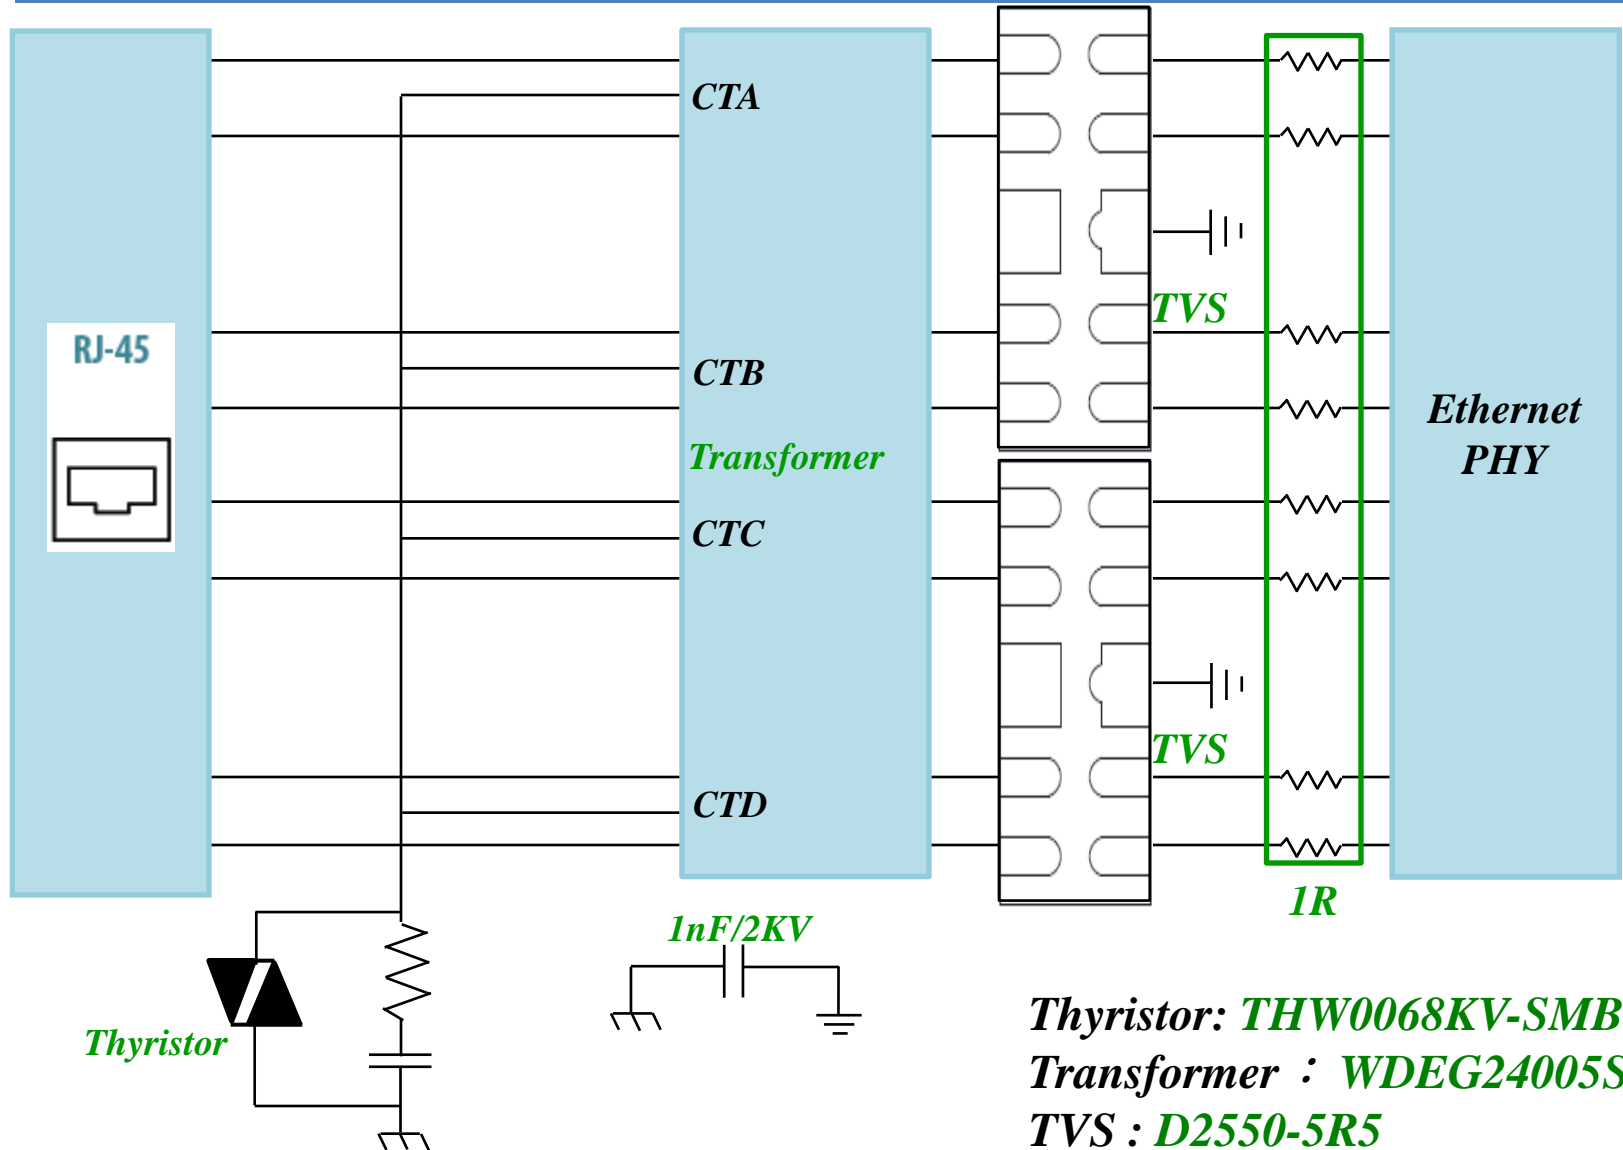

RJ45 Protection (5GbE Lan)