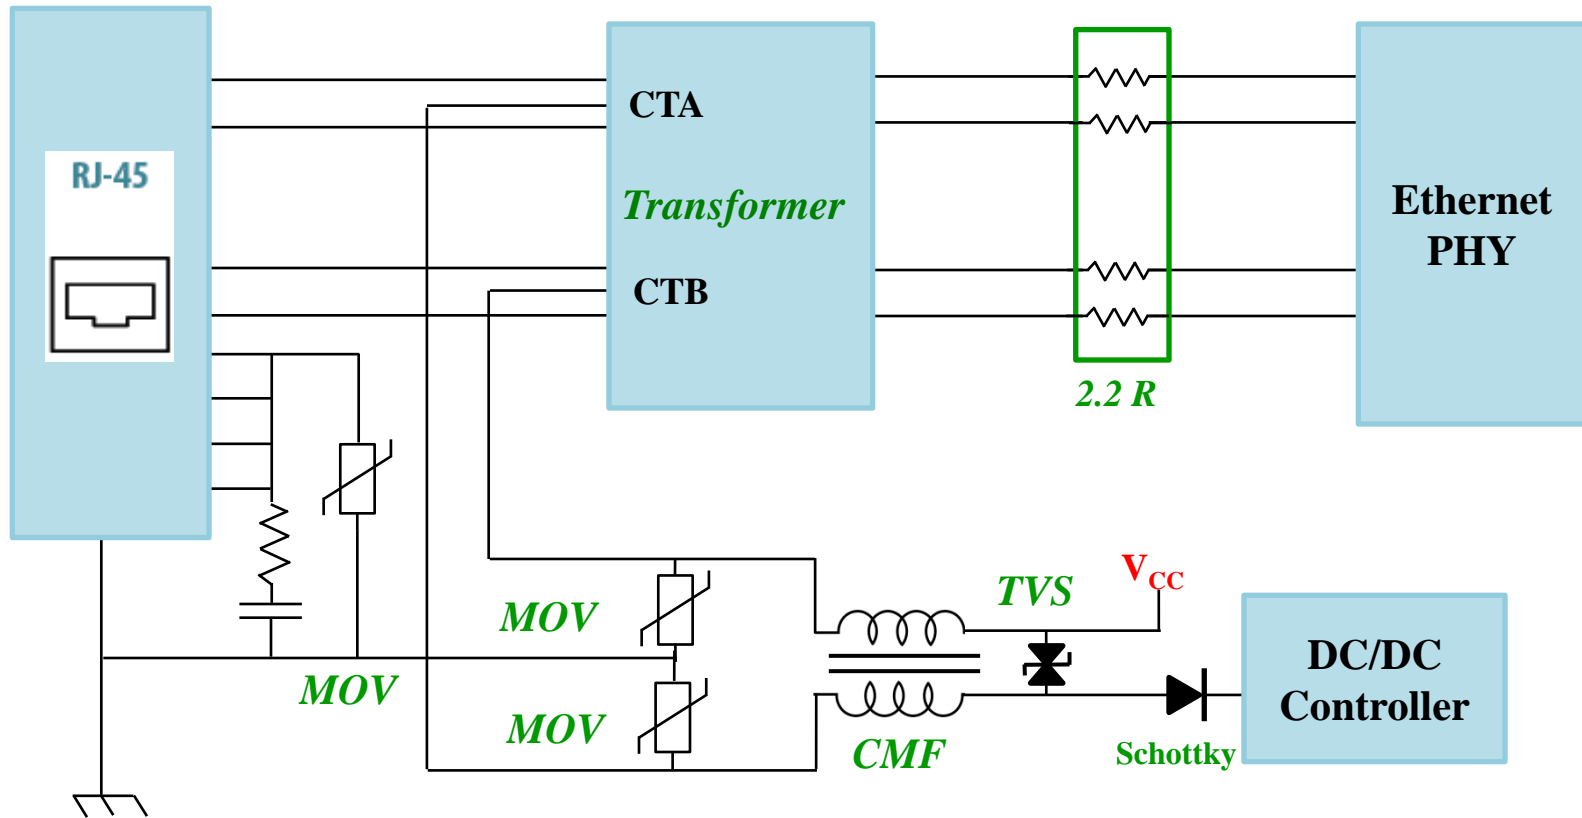

Surge Trans Protection (PSE)

Transformer : **WDST02PMS**
MOV: **PVS32256020T**
TVS: **D5094-580C**

Schottky : **S9351-101AB**
CMF: **CK05331CS**