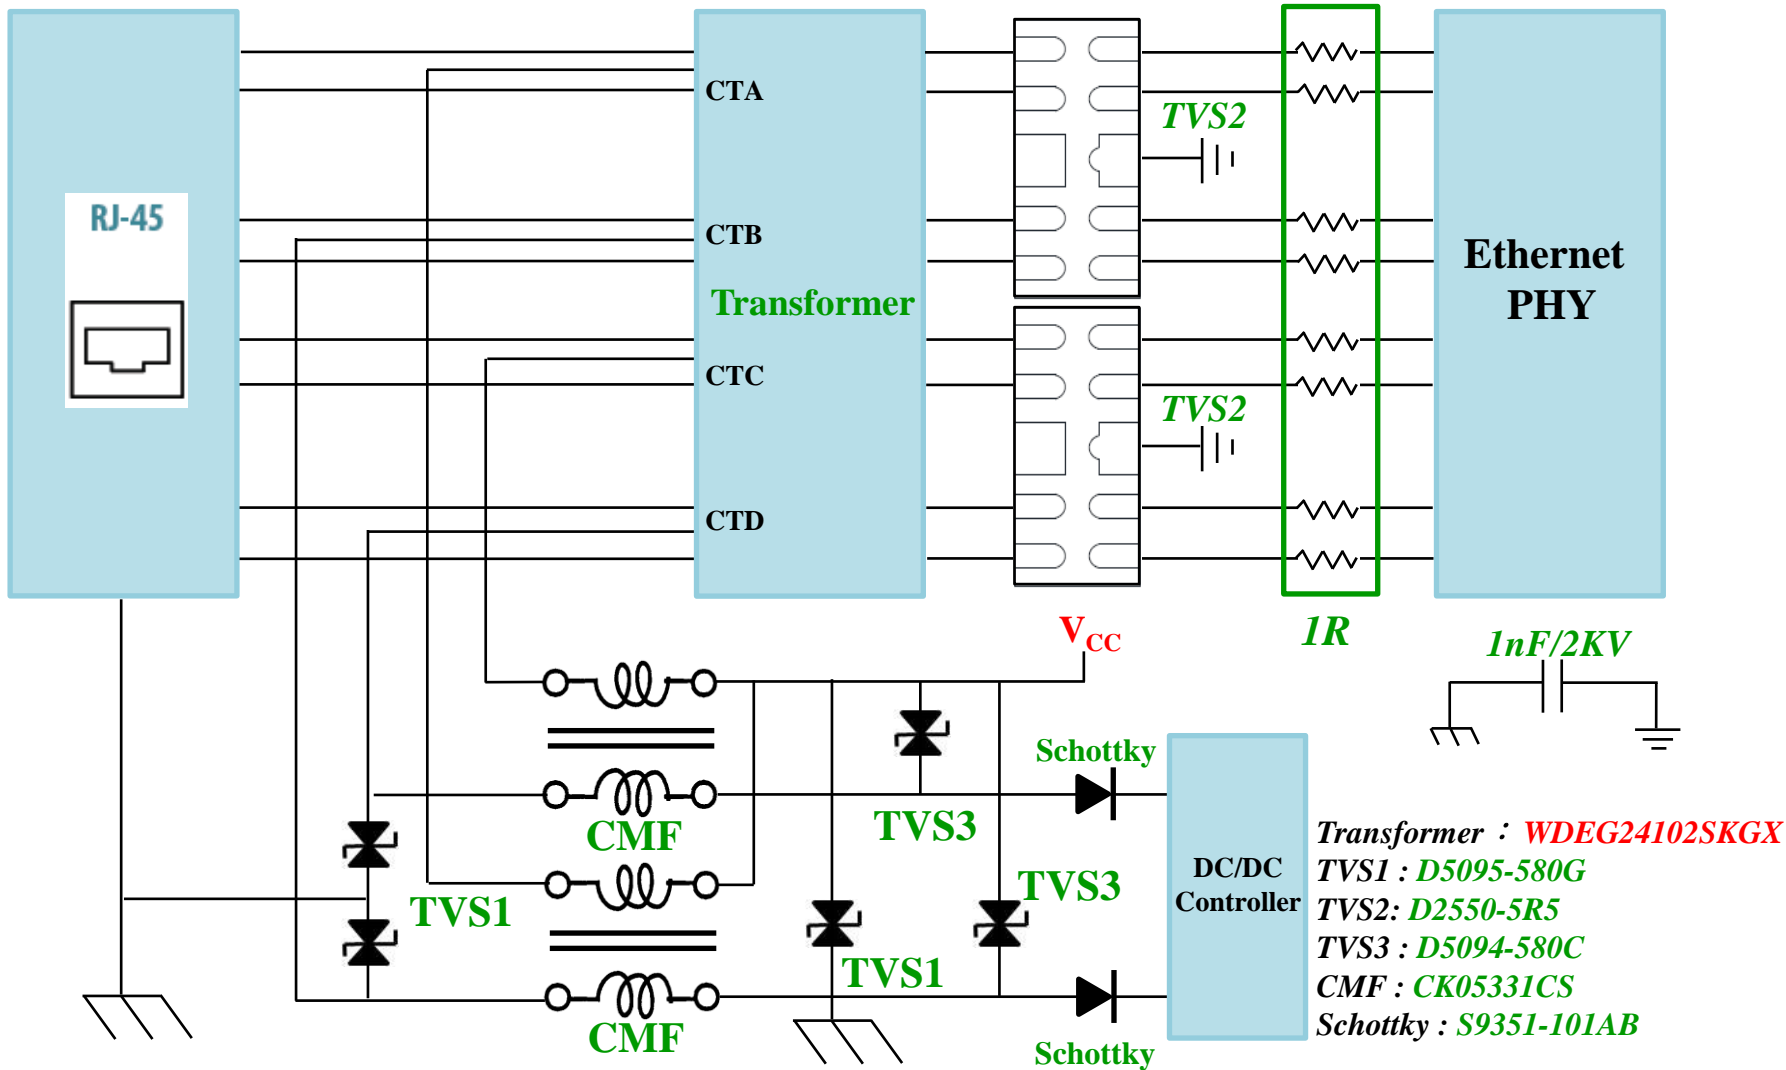

RJ45 PoE Protection (5GbE PSE)