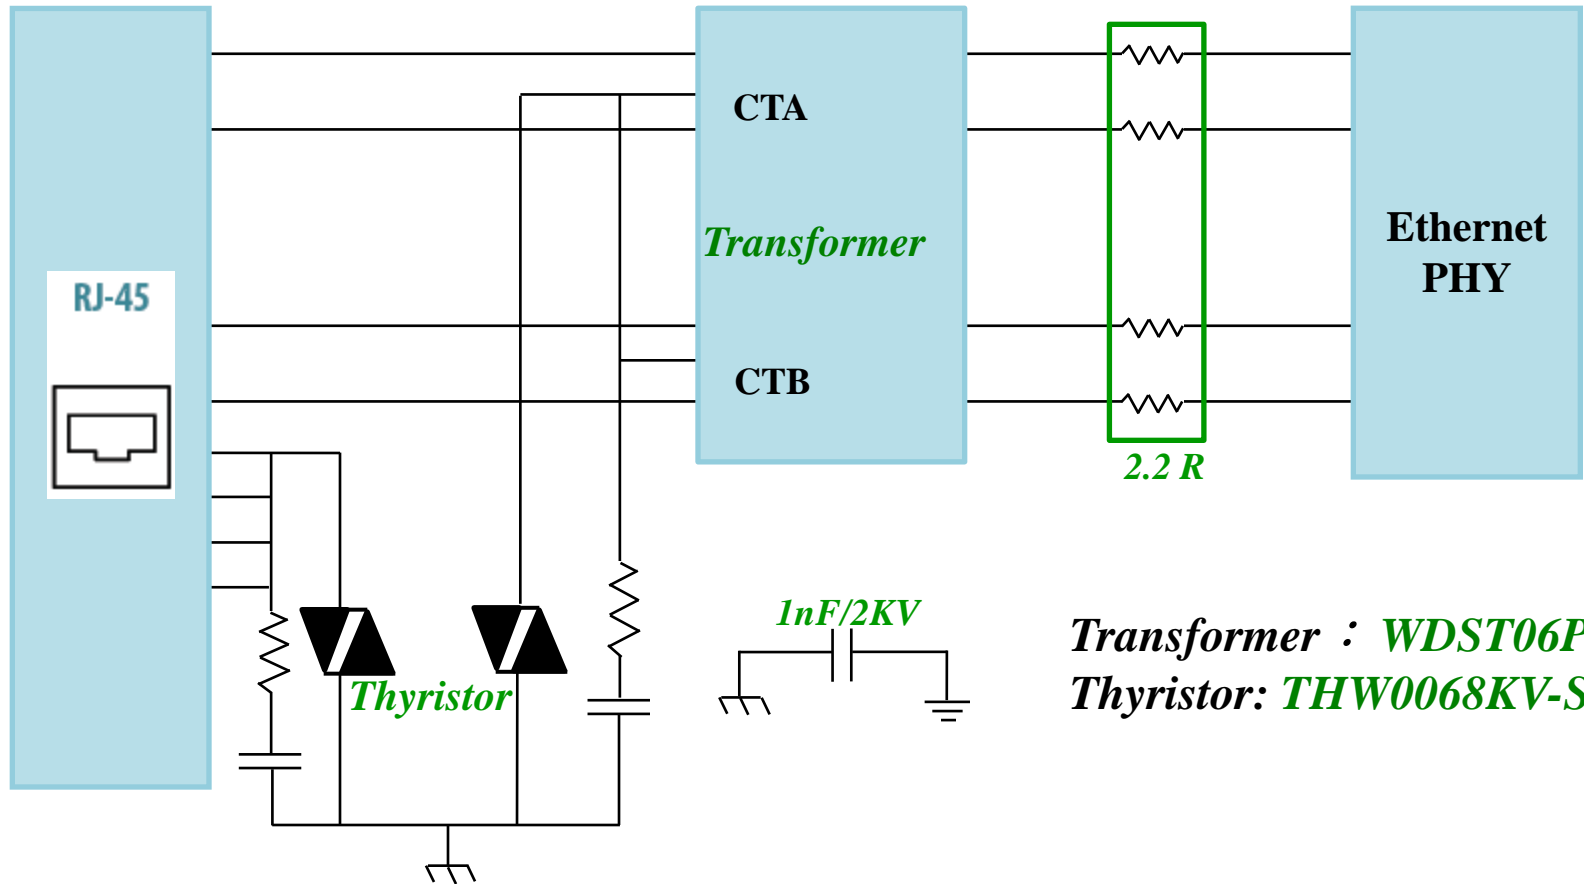

Surge Trans Protection (10/100M)