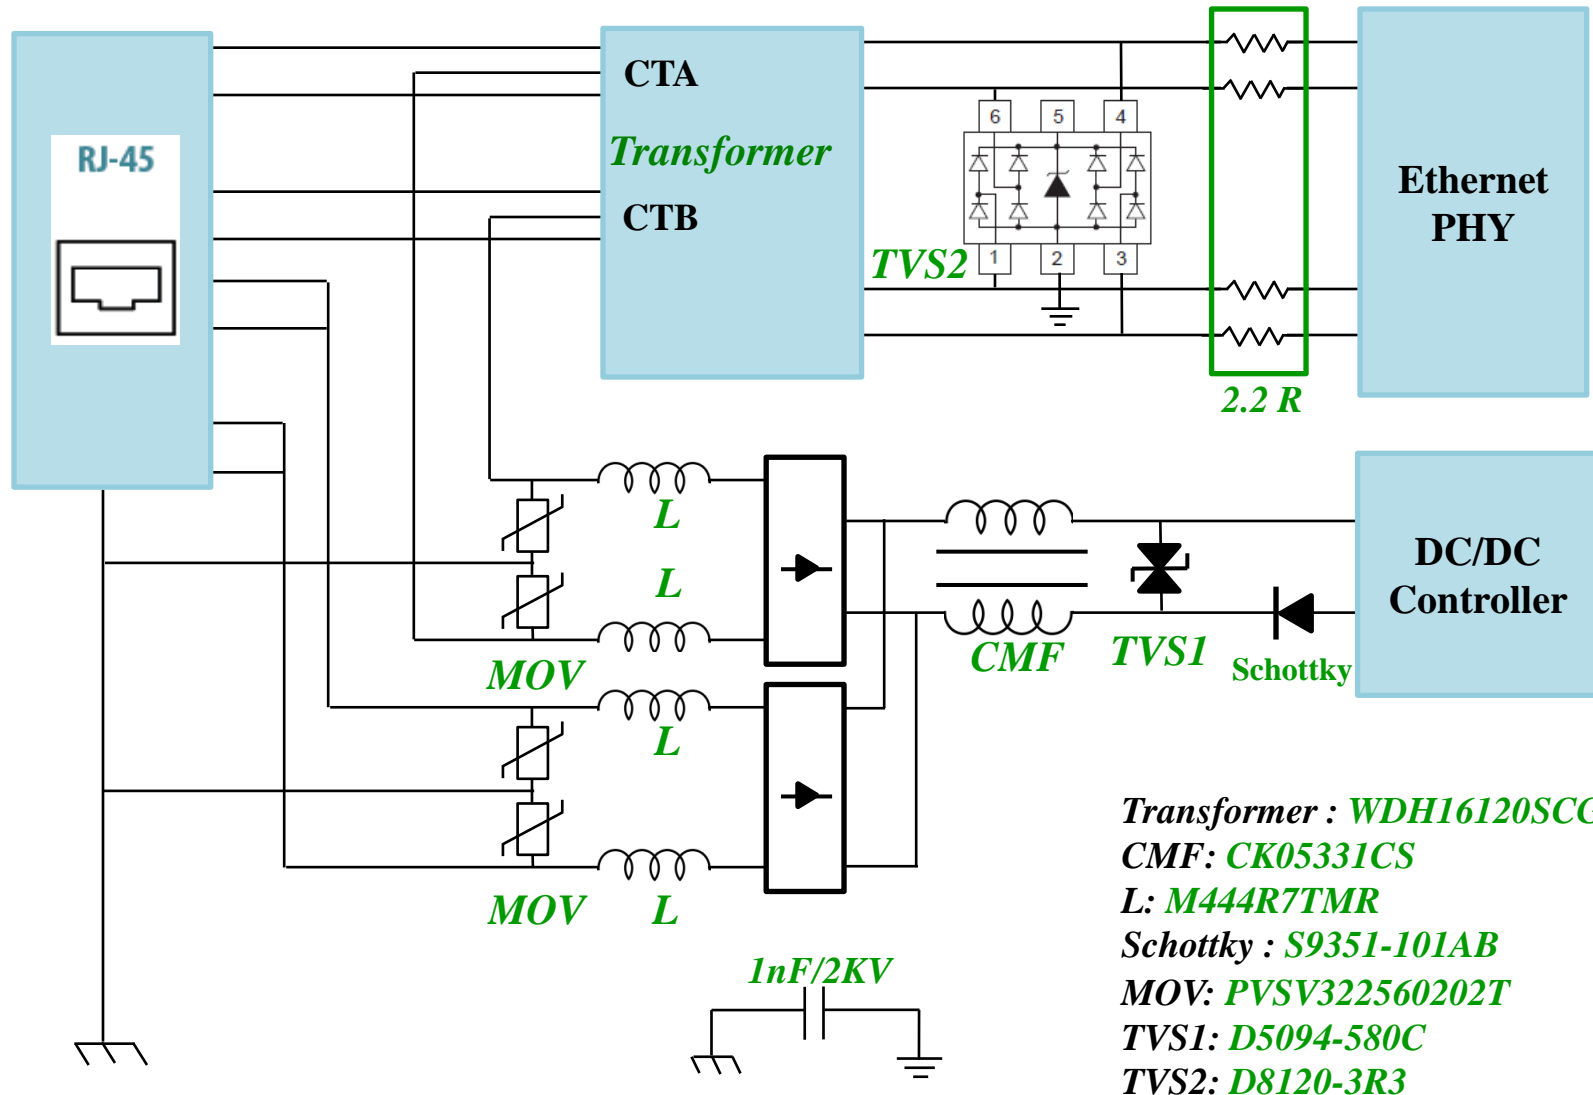

# RJ45 Protection (10 / 100 M)

# RJ45 PoE Protection (PSE)

**MOV: PVSV32256020T**

**TVS1: D5094-580C**

**TVS2: D8120-3R3**

**Transformer : WDH16120SCG**

**CMF: CK05331CS**

**Schottky : S9351-101AB**

# RJ45 PoE Protection (PD)

# Surge Trans Protection (10/100M)