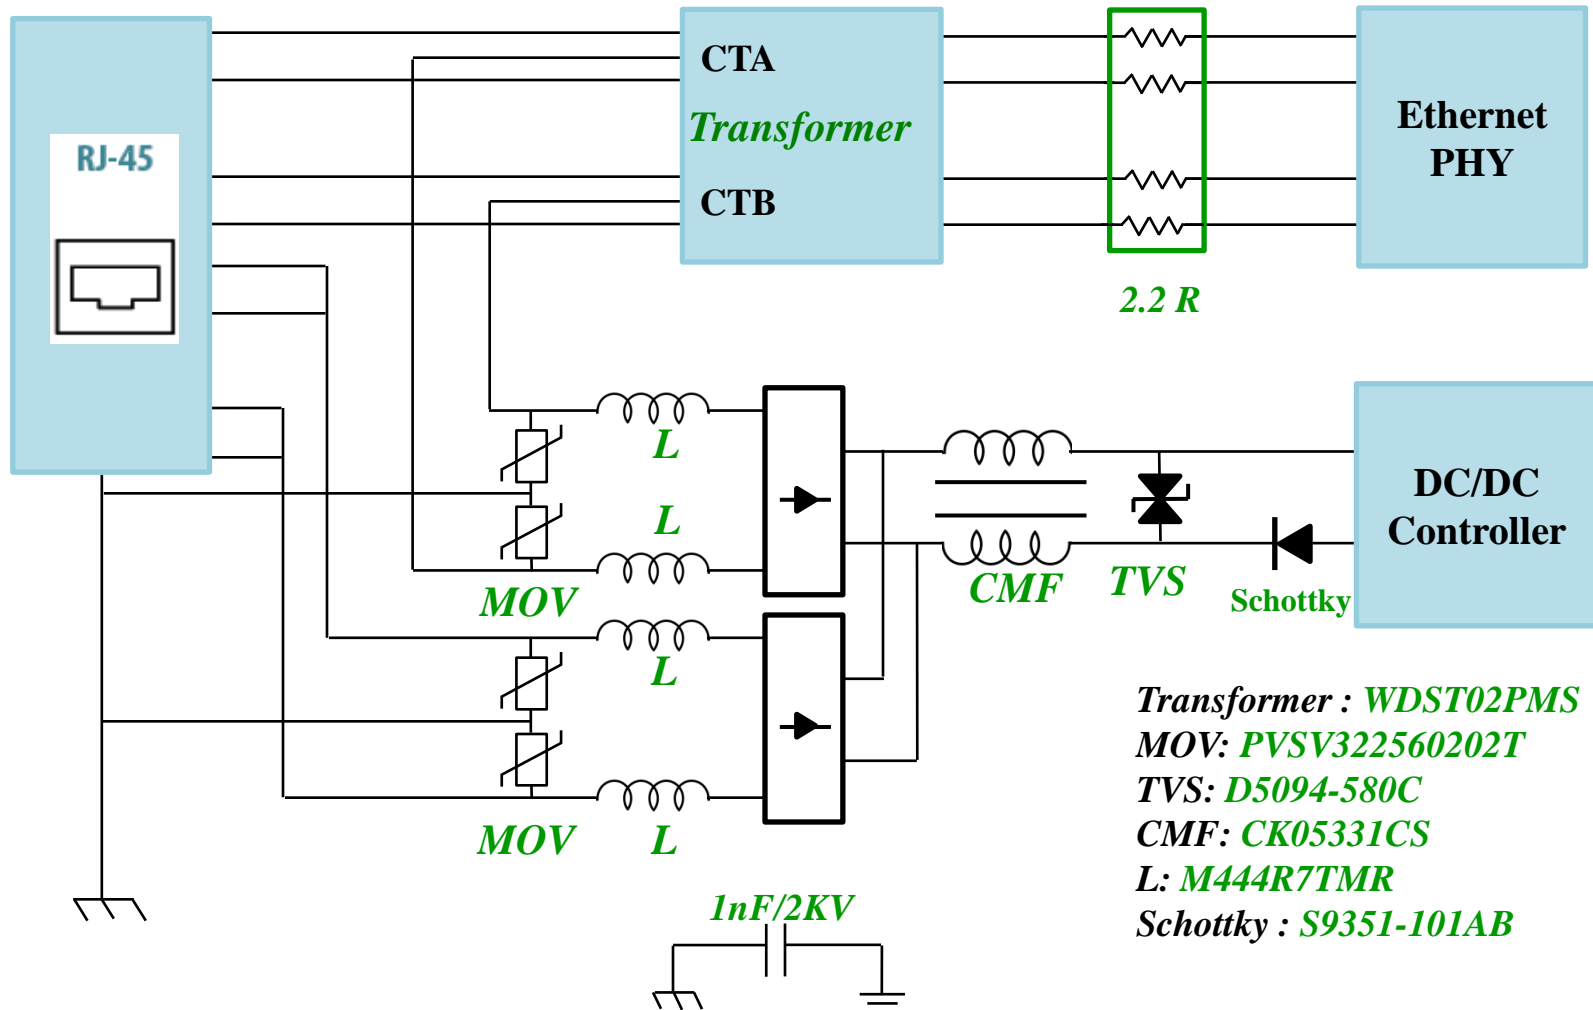

# Surge Trans Protection (10/100M)

# Surge Trans Protection (PSE)

Transformer : **WDST02PMS**  
 MOV: **PVS32256020T**  
 TVS: **D5094-580C**

Schottky : **S9351-101AB**  
 CMF: **CK05331CS**

# Surge Trans Protection (PD)

# RJ45 Protection (5GbE Lan)