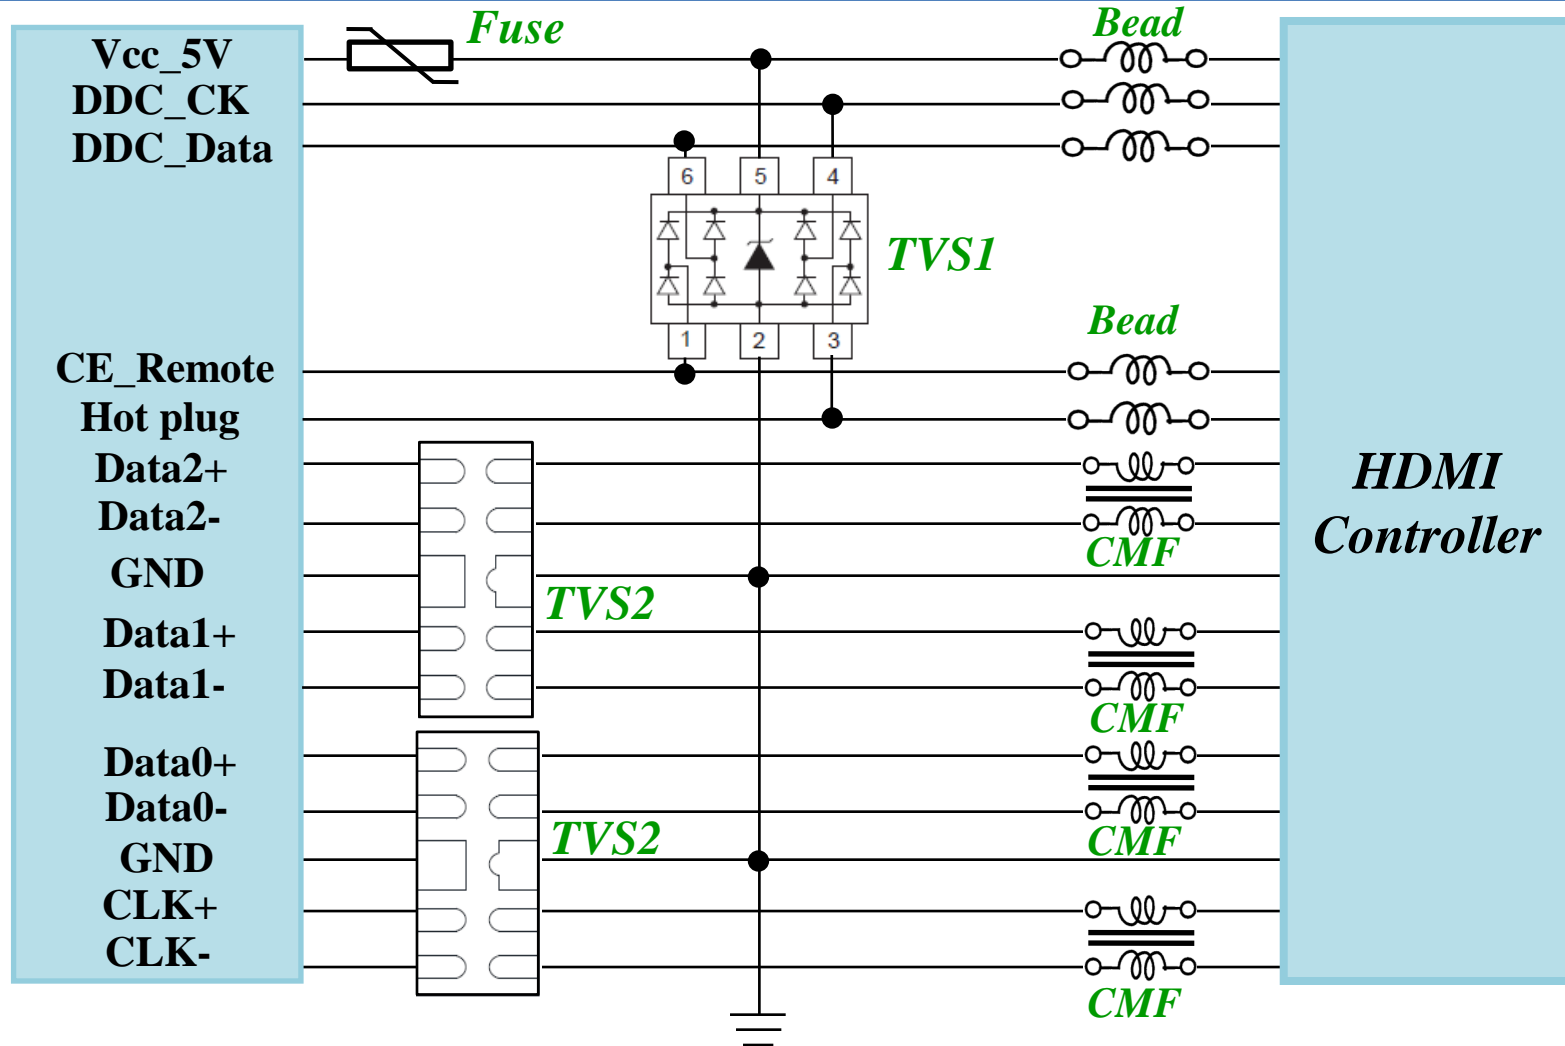

HDMI2.1

TVS1: PDWL5R0R45-SOT236

TVS2: D2550-5R5

Fuse: MF-NSMF110-2

CMF: CMTU2012900T

Bead: BTLK1005121T / BTLK2012221ET