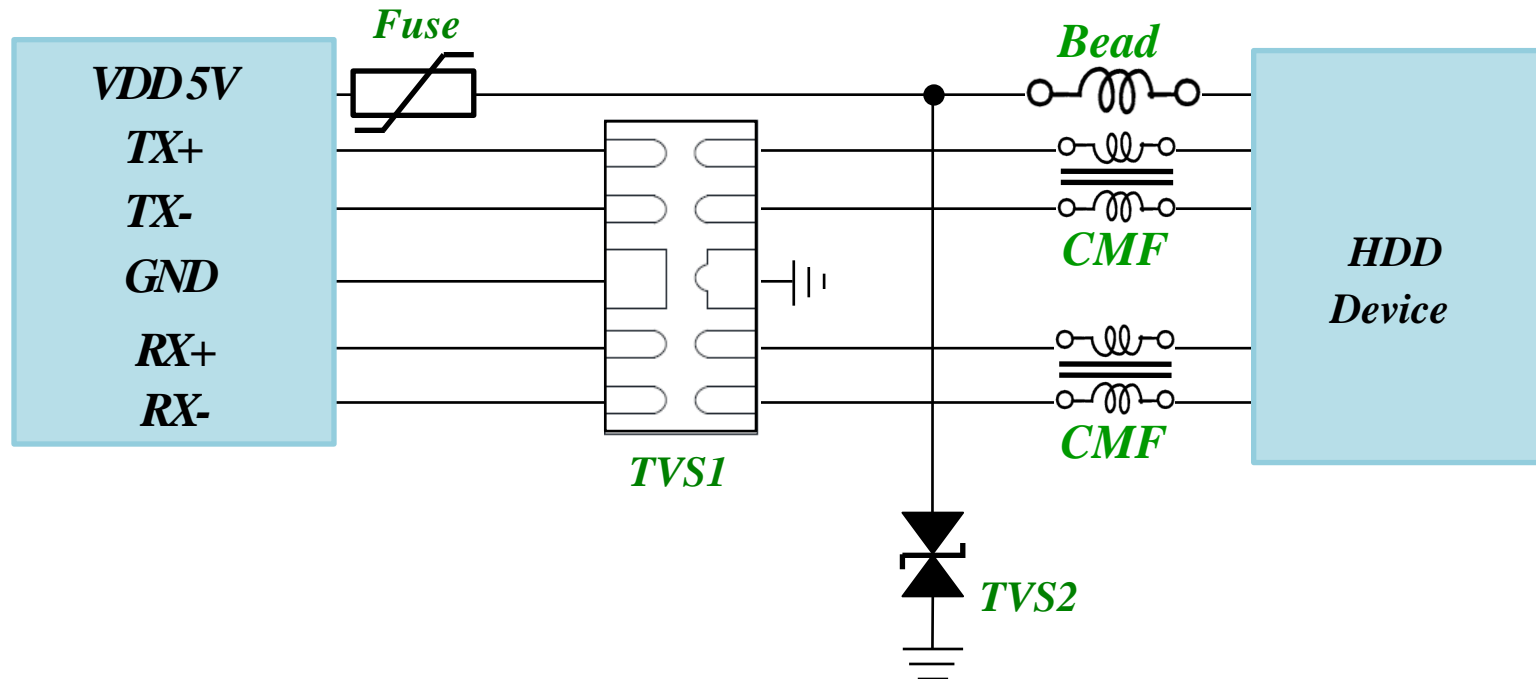

# SATA 3

**Fuse:** MF-NSMF110-2

**TVS1:** D2550-5R5

**TVS2:** PDWB5R00R8-SOD323

**CMF :** CMTU2012900T

**Bead :** BTLK1005121T / BTLK2012221ET